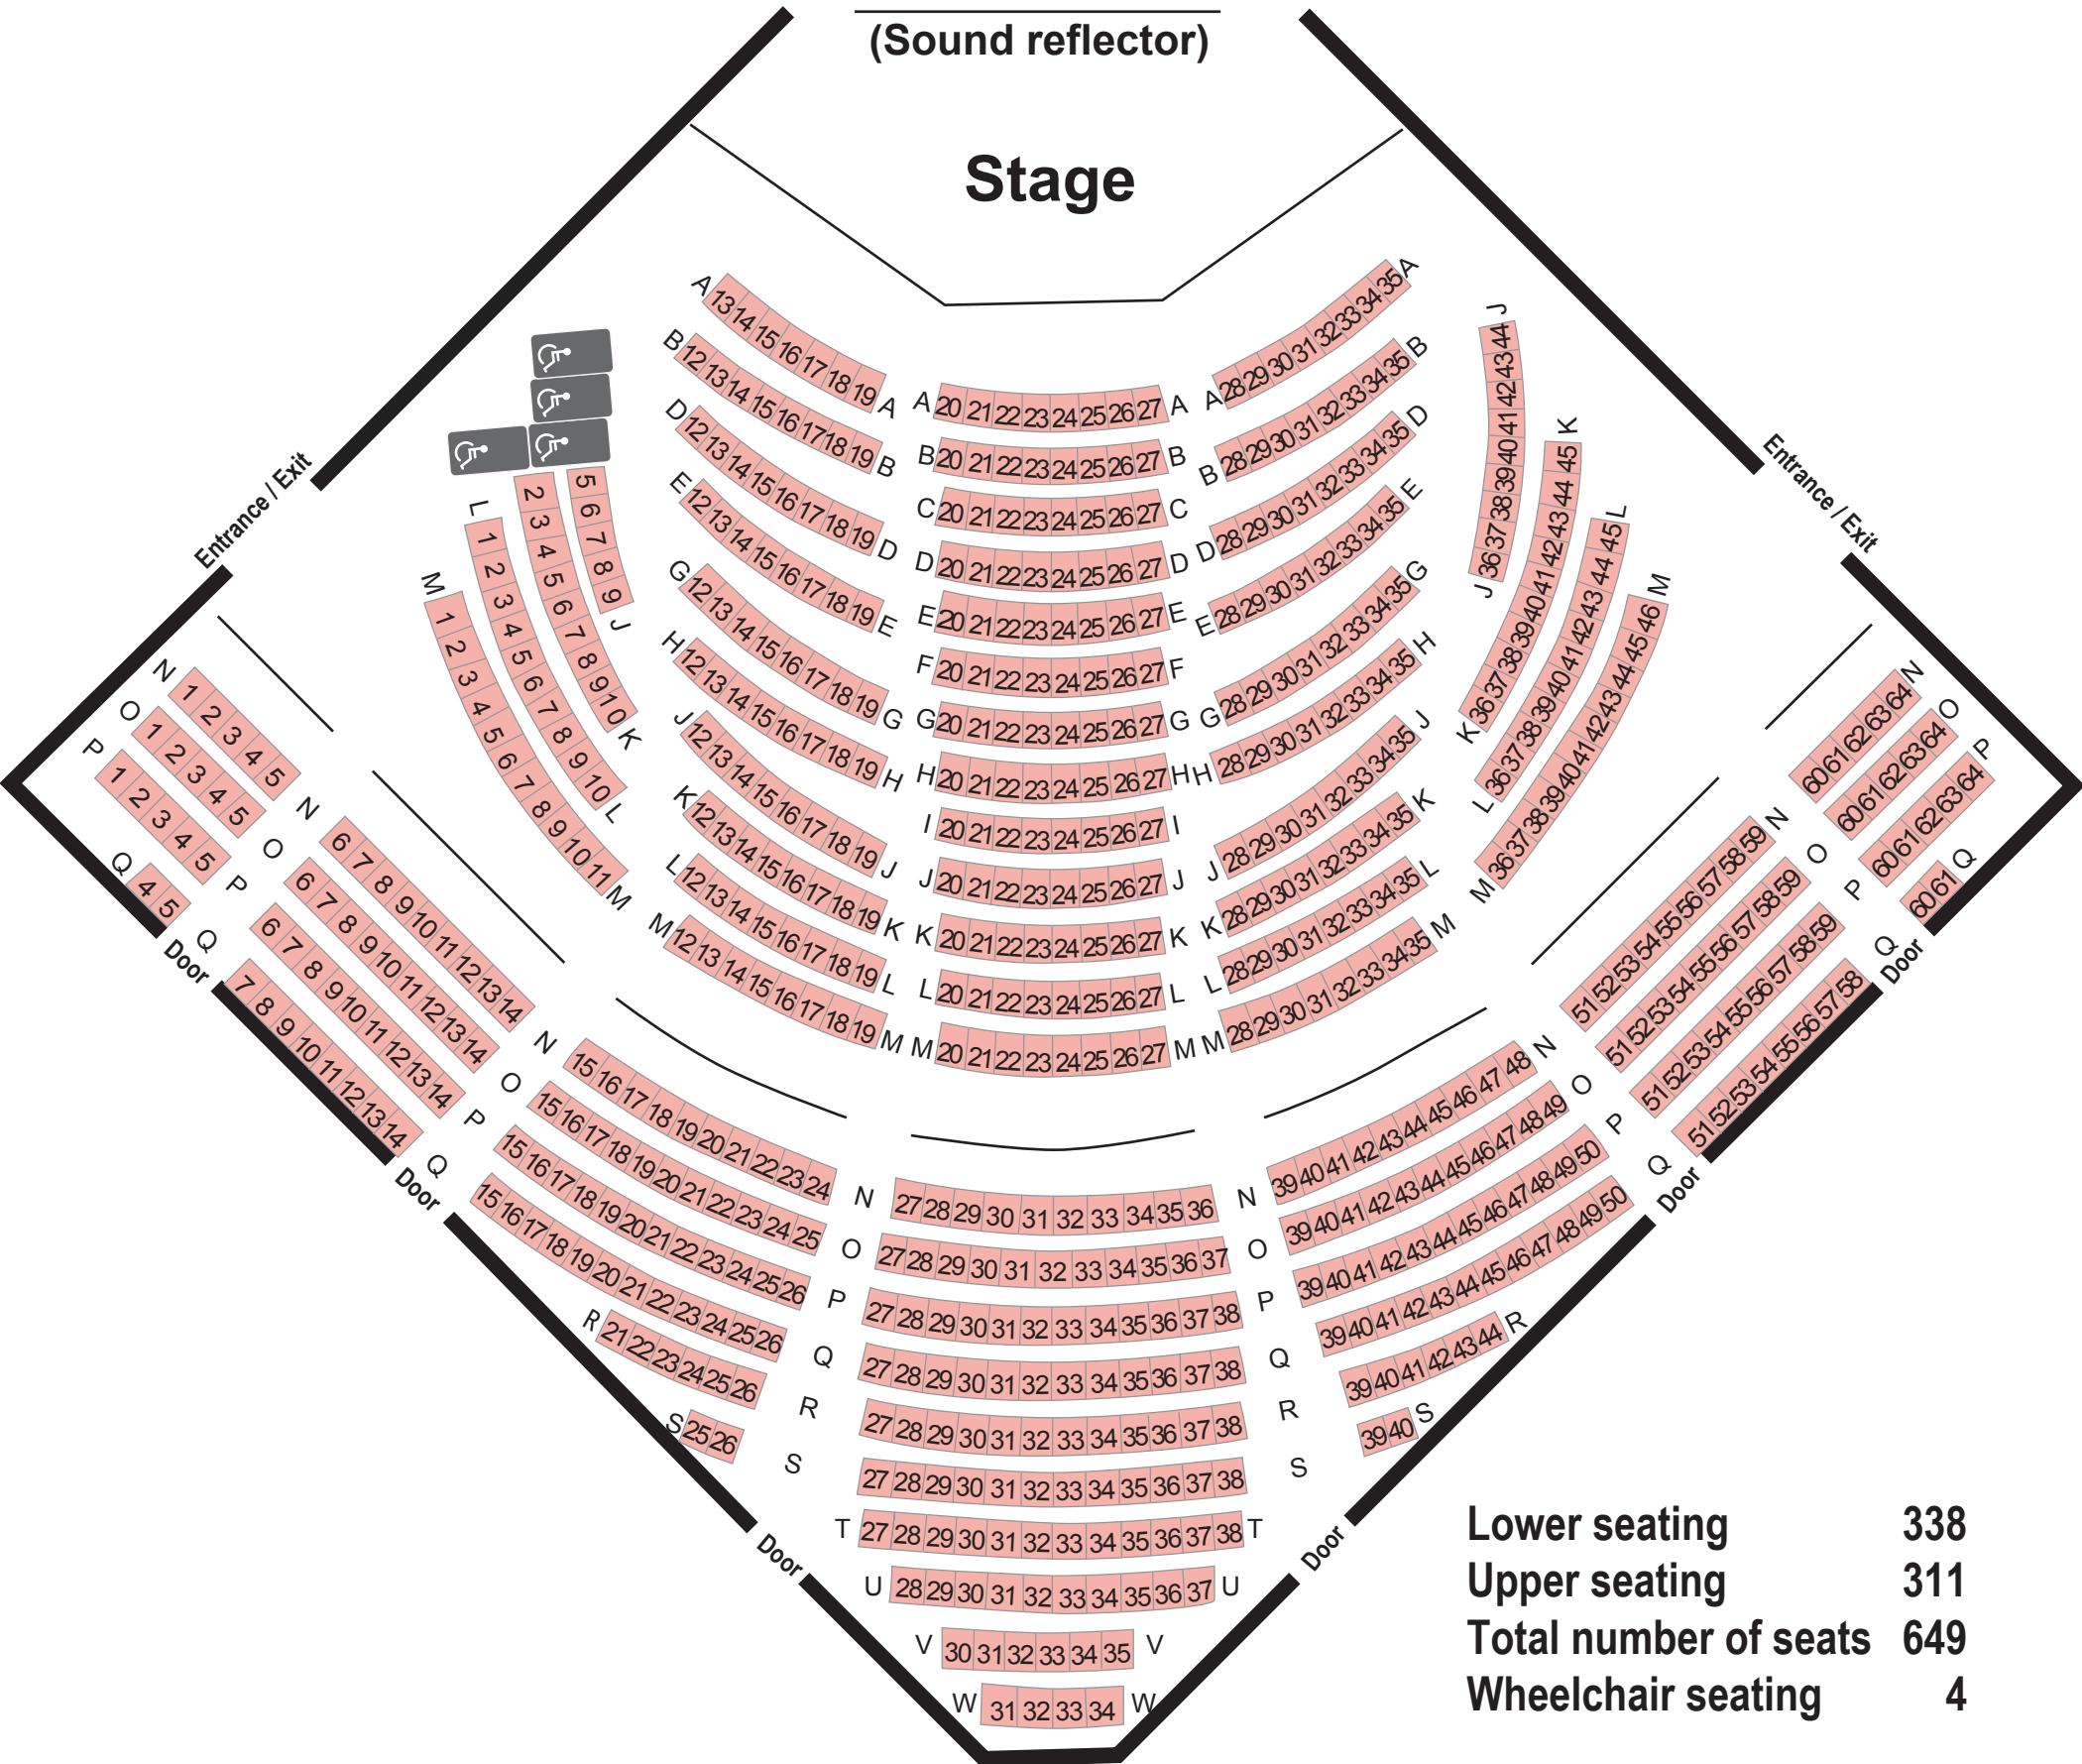

(Sound reflector)

Stage

Entrance / Exit

Entrance / Exit

Door

Door

Door

Door

Door

Lower seating 338
Upper seating 311
Total number of seats 649
Wheelchair seating 4