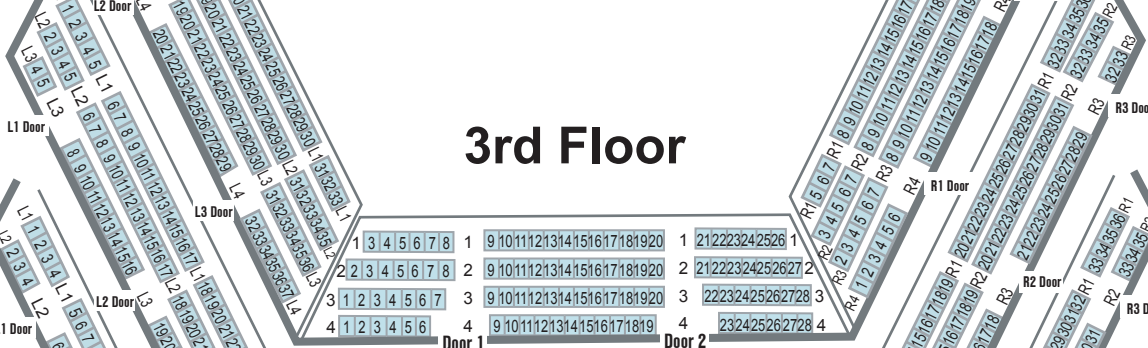

Stage

1st Floor

- 1st Floor Seating 1,282
- 2nd Floor Seating 238
- 3rd Floor Seating 355
- 4th Floor Seating 268
- 5th Floor Seating 160
- Total 2,303
- Wheelchair seating 14