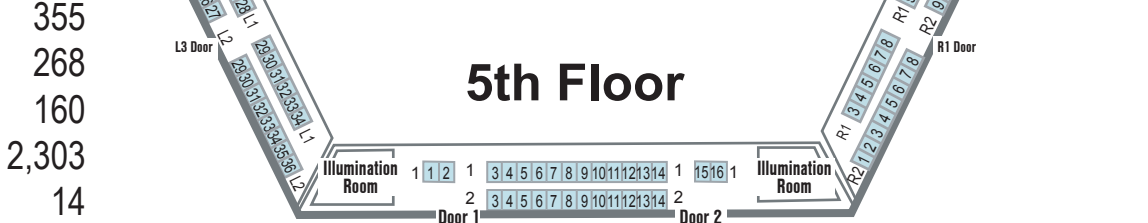

Stage

1st Floor

- 1st Floor Seating 1,282
- 2nd Floor Seating 238
- 3rd Floor Seating 355
- 4th Floor Seating 268
- 5th Floor Seating 160
- Total 2,303
- Wheelchair seating 14