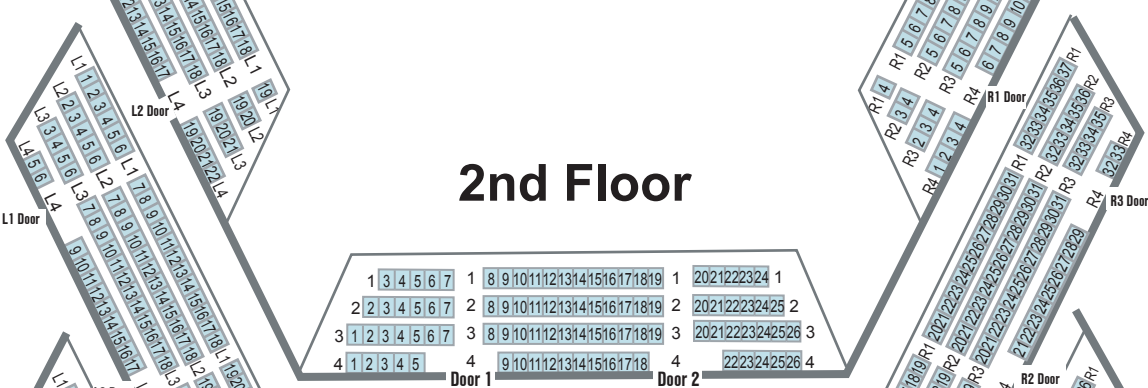

Stage

1st Floor

- 1st Floor Seating 1,282
- 2nd Floor Seating 238
- 3rd Floor Seating 355
- 4th Floor Seating 268
- 5th Floor Seating 160
- Total 2,303
- Wheelchair seating 14