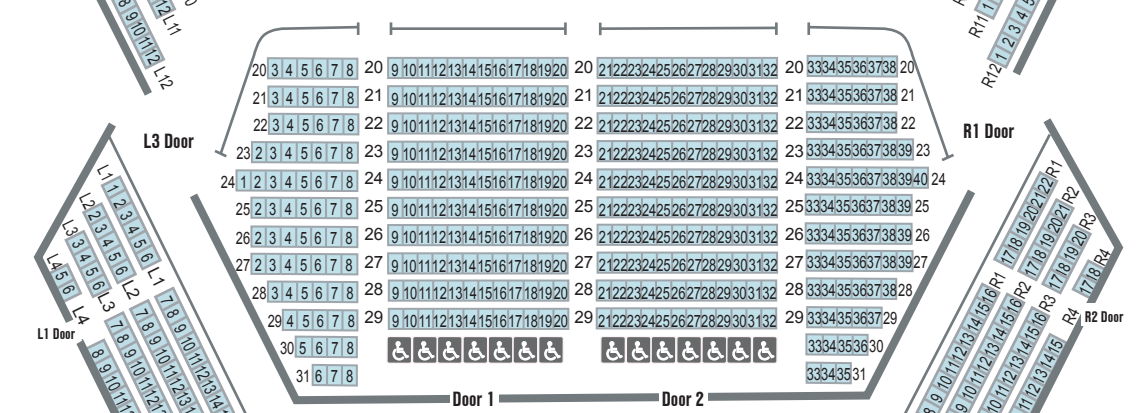

Stage

1st Floor

- 1st Floor Seating 1,282
- 2nd Floor Seating 238
- 3rd Floor Seating 355
- 4th Floor Seating 268
- 5th Floor Seating 160
- Total 2,303
- Wheelchair seating 14